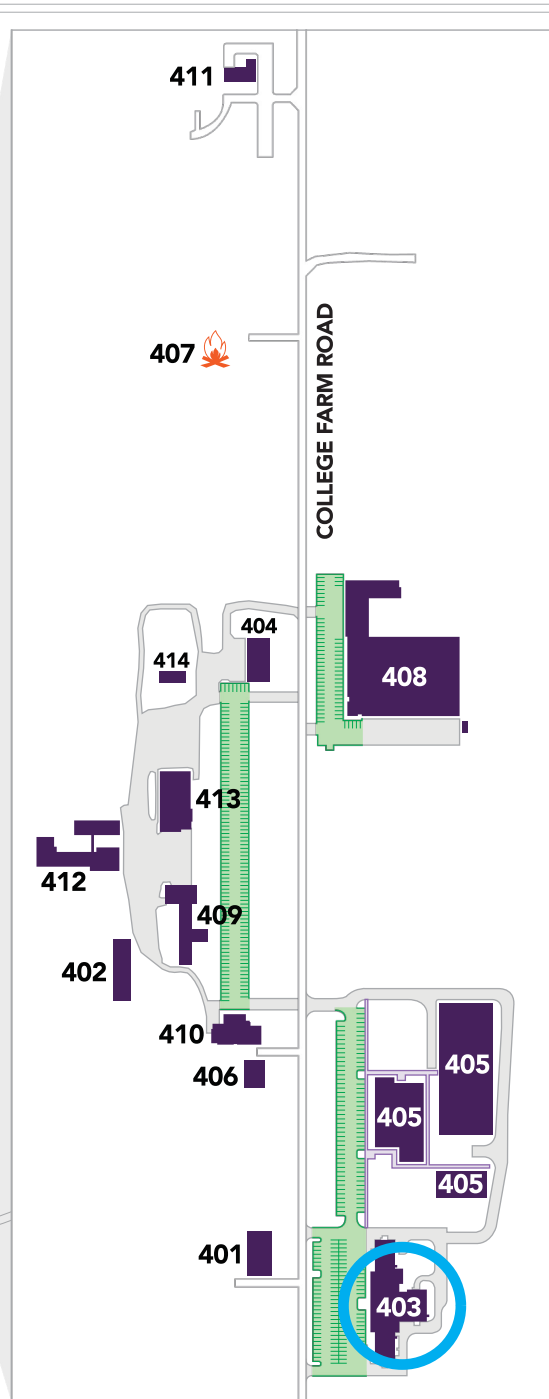

AGRICULTURE CENTER

TARLETON STATE UNIVERSITY

TARLETON
STATE UNIVERSITY
Member of The Texas A&M University System

HWY8

COLLEGE FARM ROAD

COLLEGE FARM ROAD

U.S. HWY 287

MAP KEY

- 401 Ag Center Manager Residence
- 402 Ag Center Shop
- 403 Ag Field Machinery & Fabrication Center
- 404 Wildlife Field Lab
- 405 Animal & Plant Sciences Center/Purple Tractor
- 406 Aquaponics Center
- 407 Bonfire Site
- 408 Equine Center & Lab
- 409 Livestock Center
- 410 Meats Lab & Abattoir
- 411 Recycling Center
- 412 Swine Center
- 413 Teaching Pavilion
- 414 Poultry Center
- 500 Southwest Regional Dairy Complex

- Parking Lots
- Buildings
- Walkways
- Roads